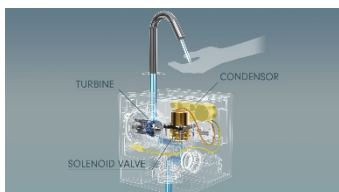

# TECHNOLOGY of TOUCHLESS FAUCET

## TOUCHLESS

TOUCHLESS faucets guarantee the utmost in cleanliness. In addition to ensuring the ultimate in hygiene, these smart-sensor faucets conserve water by releasing it only when activated. This is especially beneficial for faucets in public restrooms, as these contact-free faucets considerably reduce the transmission of bacteria, germs and viruses.

## SELF POWER

This sensor-activated TOUCHLESS FAUCET generates its own electricity. TOTO SELF-POWER technology requires no external power source, has no minimum daily usage requirement, and is capable of generating its own power at the ultra-low flow water volume is only 1.3 L/min. SELF-POWER is environmentally sustainable.