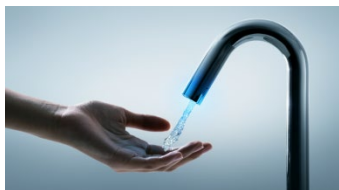

TECHNOLOGY of TOUCHLESS FAUCET

TOUCHLESS

TOUCHLESS faucets guarantee the utmost in cleanliness. In addition to ensuring the ultimate in hygiene, these smart-sensor faucets conserve water by releasing it only when activated. This is especially beneficial for faucets in public restrooms, as these contact-free faucets considerably reduce the transmission of bacteria, germs and viruses.